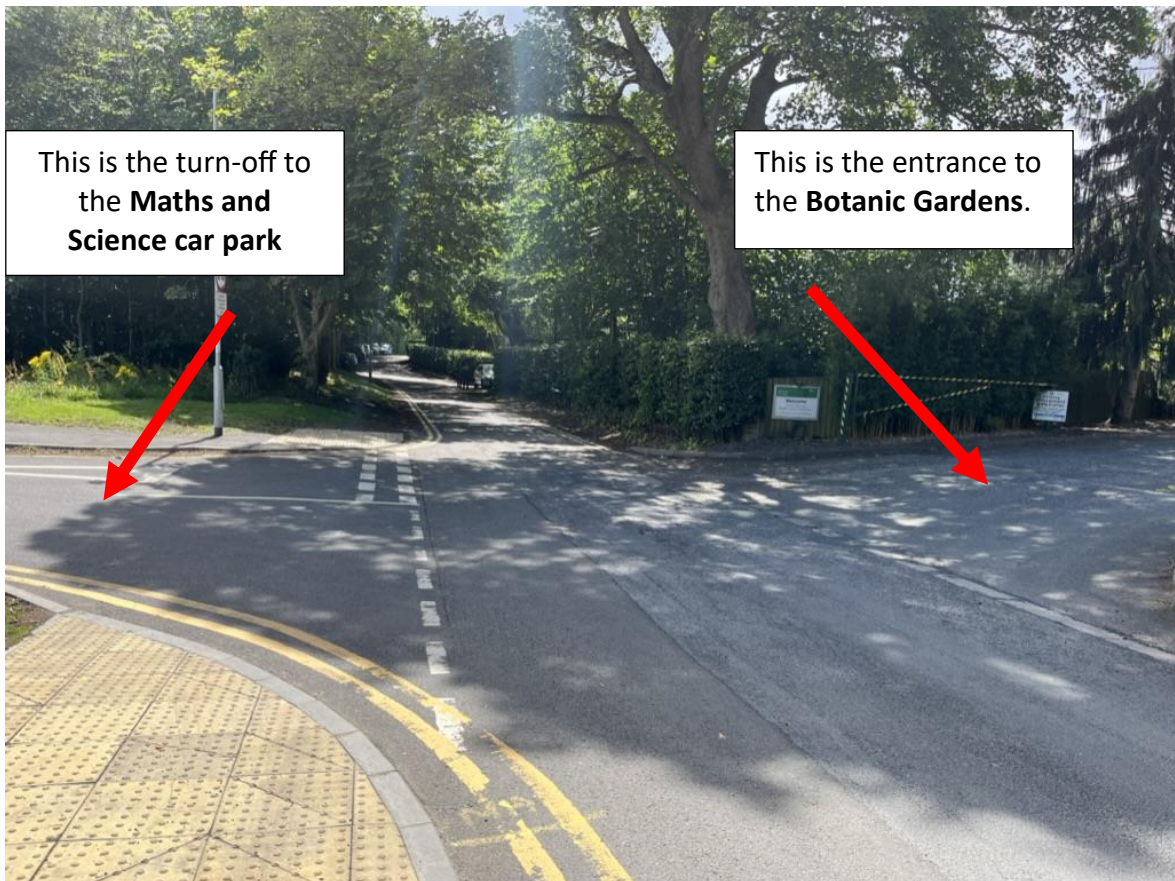

How to find the Junior Scientist Event

The Junior Scientist event is being held in Collingwood College, Durham University. Parking for the event is located in the Maths and Computer Science car park on Hollingside Lane, which is an 8-10 minute walk to the College entrance (this is the closest free parking that we can offer).

Please note – if you have a Blue Badge, we can arrange for accessible parking.

Finding the car park by car

The Maths and Science Car Park is located just off Hollingside Lane. The postcode is: DH1 3TN.

The simplest way to guide to finding the car park is to follow signs for the Botanic Gardens, as the car park is located opposite the entrance to the Botanic Gardens.

The Botanic Gardens are located on Hollingside Lane, which is a turn-off South Road (DH1 3TN).

You will see brown tourist road signs for the Botanic Gardens on South Road, and immediately when you take the turn off from South Road on to Hollingside Lane. .

The Maths and Science car park is located directly opposite this (it is used as the overflow car park for the Botanic Gardens).

The car park is located on the right hand side as you go up this small hill.