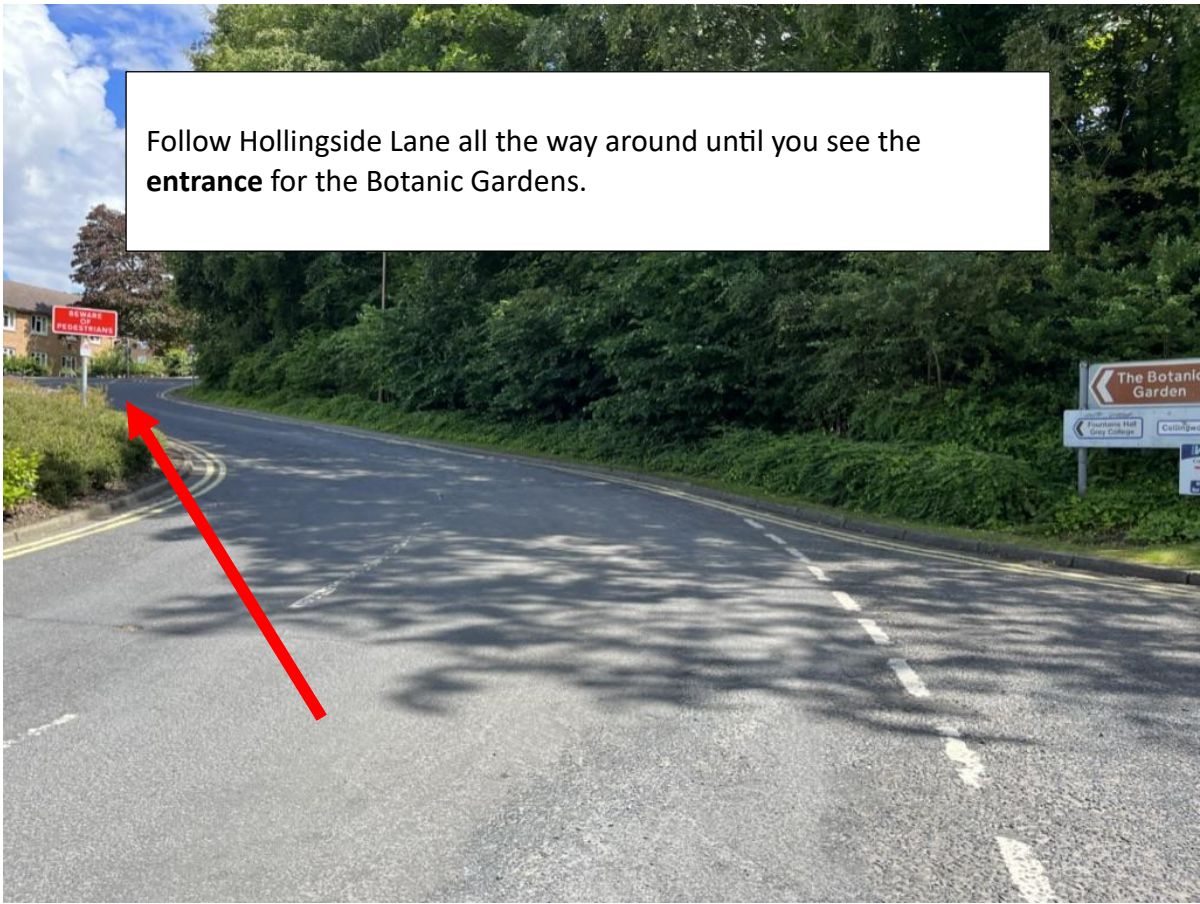

How to find the Junior Scientist Event

The Junior Scientist event is being held in Collingwood College, Durham University. Parking for the event is located in the Maths and Computer Science car park on Hollingside Lane, which is an 8-10 minute walk to the College entrance (this is the closest free parking that we can offer).

Please note – if you have a Blue Badge, we can arrange for accessible parking.

Finding the car park by car

The Maths and Science Car Park is located just off Hollingside Lane. The postcode is: DH1 3TN.

The simplest way to guide to finding the car park is to follow signs for the Botanic Gardens, as the car park is located opposite the entrance to the Botanic Gardens.

The Botanic Gardens are located on Hollingside Lane, which is a turn-off South Road (DH1 3TN).

You will see brown tourist road signs for the Botanic Gardens on South Road, and immediately when you take the turn off from South Road on to Hollingside Lane. .